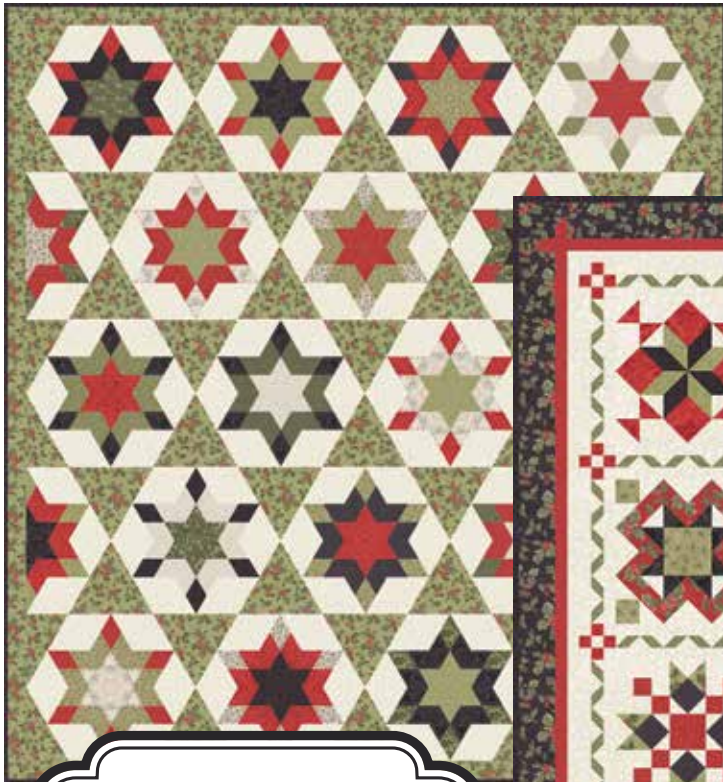

No 44113 15*
Winter Sage

No 44116 16
Winter Sage

No 44117 16
Winter Sage

No 44110 16
Winter Sage

No 44114 16*
Winter Sage

No 44112 13*
Crimson Glow

No 44116 13*
Crimson Glow

No 44117 13*
Crimson Glow

No 44111 13*
Crimson Glow

No 44110 13
Crimson Glow

No 44113 13
Crimson Glow

No 44114 23
Crimson Glow

Quilt Pattern
 № ISE 912 / ISE 912G
 Holiday Wishes Book -
 Midnight Clear
 Size: 60.5" x 79.5"
 Book by Sherri Falls of
 This & That. Pattern is
 BOM within book.

Quilt Pattern
 web pattern
 Midnight Clear
 Size: 78" x 84"

**108"
 QUILT
 BACKS**

№ 11115 13
 Crimson Glow 108"

№ 44116 14*
 Midnight

№ 44111 14*
 Midnight

№ 11115 14
 Midnight 108"

№ 44110 14
 Midnight

№ 44117 14
 Midnight