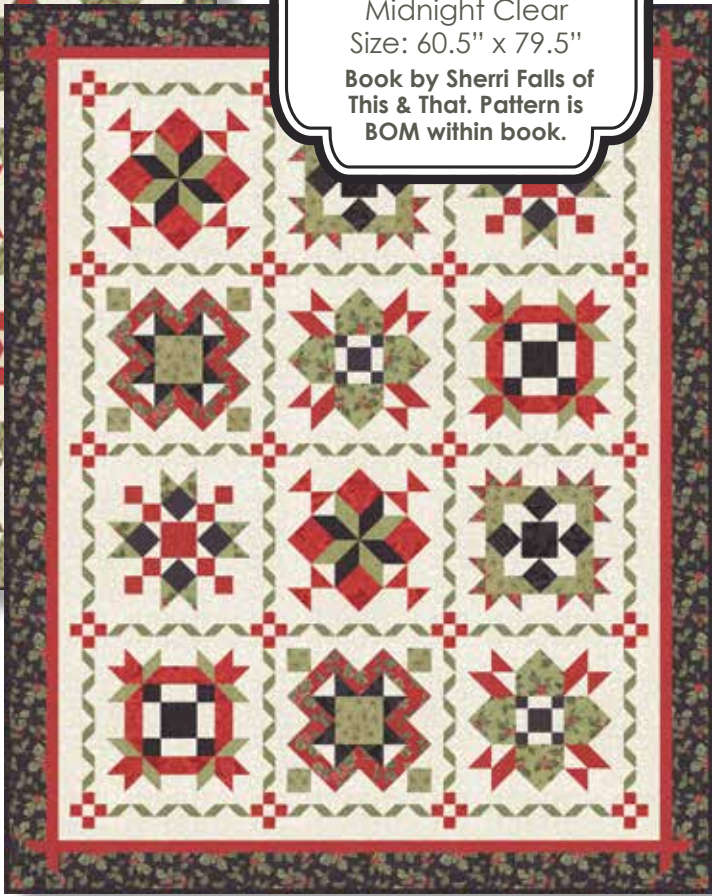

No 44113 15*
Winter Sage

No 44116 16
Winter Sage

No 44117 16
Winter Sage

No 44110 16
Winter Sage

No 44114 16*
Winter Sage

No 44112 13*
Crimson Glow

No 44116 13*
Crimson Glow

No 44117 13*
Crimson Glow

No 44111 13*
Crimson Glow

No 44110 13
Crimson Glow

No 44113 13
Crimson Glow

No 44114 23
Crimson Glow

Quilt Pattern
 № ISE 912 / ISE 912G
 Holiday Wishes Book -
 Midnight Clear
 Size: 60.5" x 79.5"
 Book by Sherri Falls of
 This & That. Pattern is
 BOM within book.

Quilt Pattern
 web pattern
 Midnight Clear
 Size: 78" x 84"

**108"
 QUILT
 BACKS**

№ 11115 13
 Crimson Glow 108"

№ 44116 14*
 Midnight

№ 44111 14*
 Midnight

№ 11115 14
 Midnight 108"

№ 44110 14
 Midnight

№ 44117 14
 Midnight