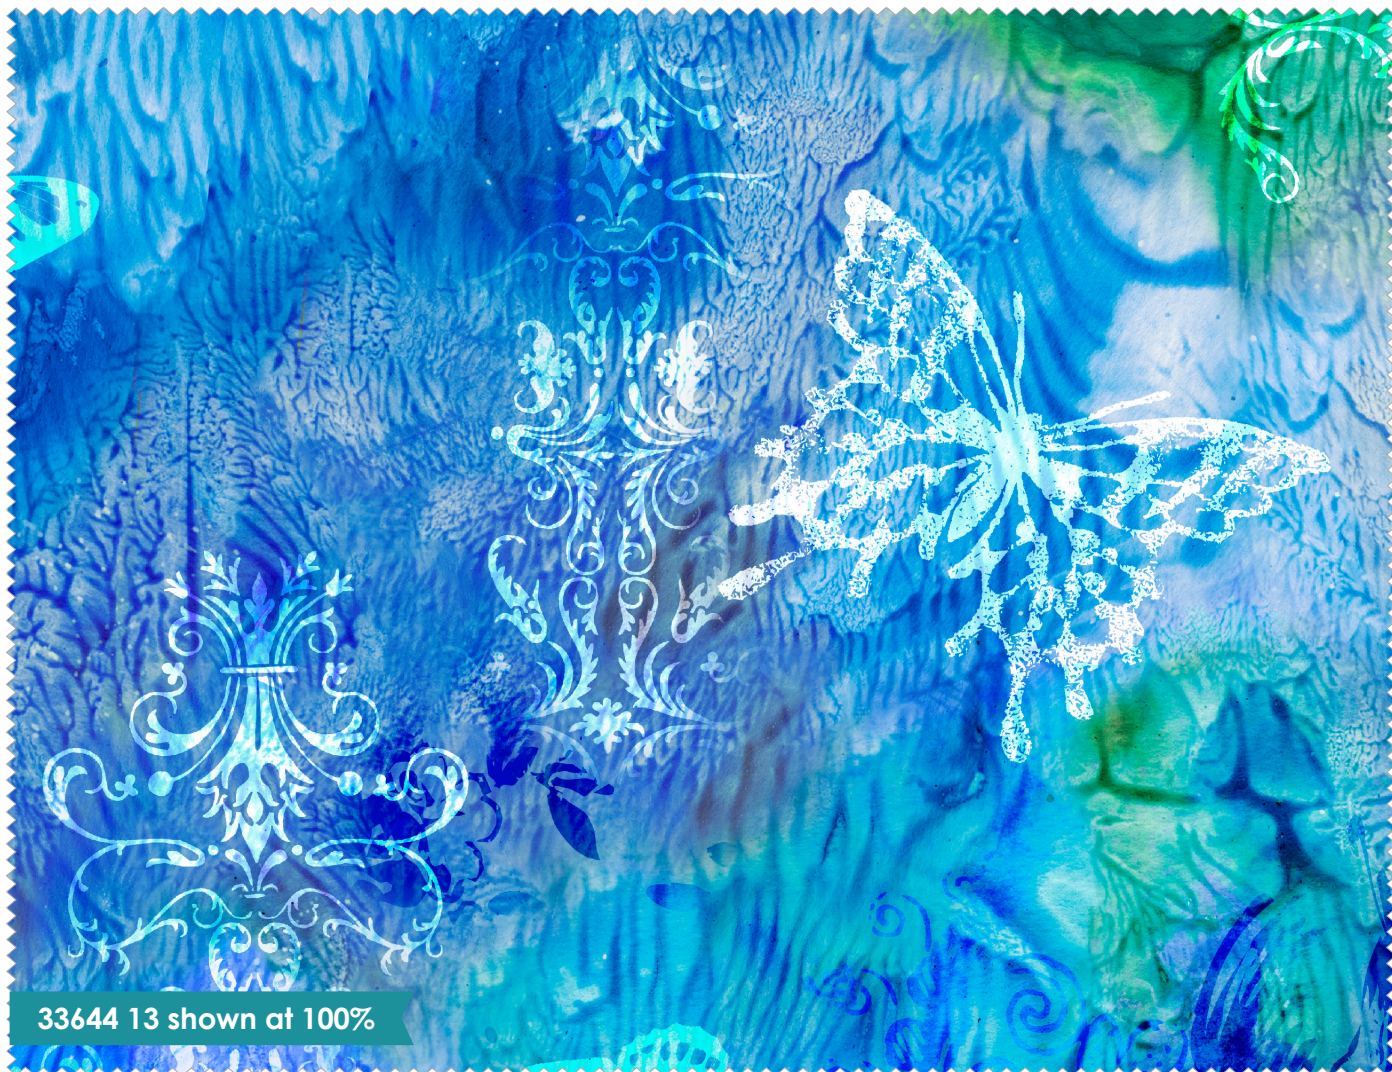

33644 13 shown at 100%

moda FABRICS + SUPPLIES® **DECEMBER DELIVERY**