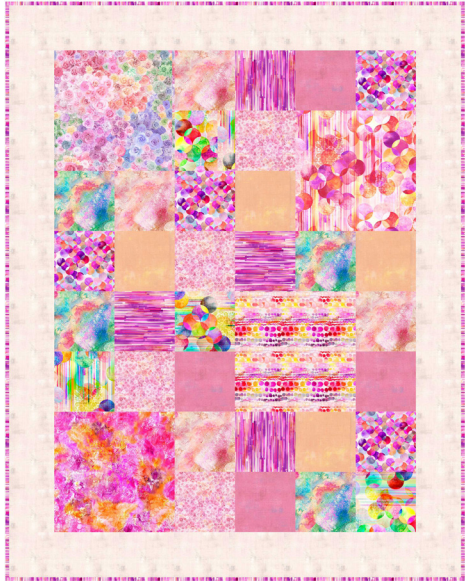

# GRADIENTS PARFAIT

*moda*

Gradients Parfait... vibrant color bursts off these fabrics as a field of flowers, a sparkling trip through the cosmos, and a profusion of bubble-like dots. Creative, distinctive, and versatile, these new Gradients can be used for home decor, garments and for quilts. Printed on premium 100% cotton, there are now two widths available - thirty prints on 45" width, and three new 108" prints.

## PAINT PALETTE

*moda* FABRICS + SUPPLIES®

DECEMBER DELIVERY

moda  
**GRADIENTS PARFAIT**  
WATERCOLOR RAINBOW

Click Here To Shop  
This Collection!

33648 13

33648 12

33648 14 shown at 100%

Pink Version

Blue Version

**DLL 155 A Dozen Fat Quarters**  
60" x 72"

moda.  
**GRADIENTS PARFAIT**  
RAINBOW ROSES

33640 14

33640 18

33640 12

33640 11

33640 16 shown at 100%

moda  
**GRADIENTS PARFAIT**  
POSIE PARTY

33641 15

33641 12

33641 11

33641 17 shown at 100%

moda  
GRADIENTS PARFAIT  
POP

33646 11