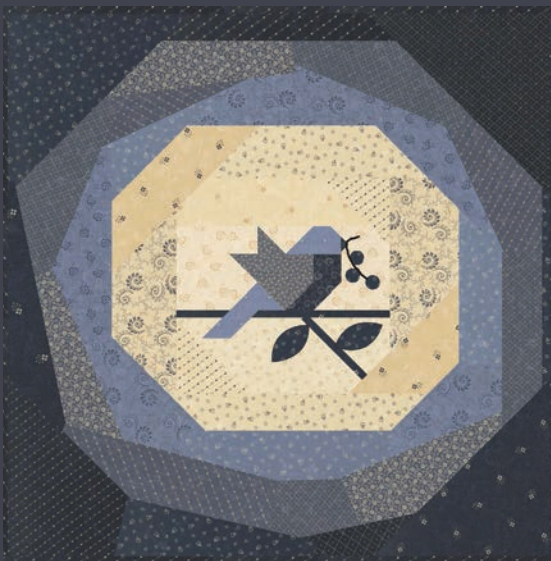

# Bluebird's Nest

*Kansas Troubles Quilters*

For more than 25 years, I've looked out my studio window to draw inspiration from nature for my fabric and quilt designs. The cycle of the seasons and the wildlife surrounding our home influence my color palette and design themes. Robert is a bit of a bird watcher, but more importantly, a bird nurturer. He has numerous bird feeders and houses around our property to attract a variety of birds. Red-headed black birds, meadowlarks, barn swallows, bobwhites and bluebirds gather at the feeders throughout much of the year. Spring brings the return of our pair of geese that nest at the pond. The hoot of an owl is heard through open windows on quiet summer evenings. Quail and pheasant dart in and out of the tall grass in early fall. We're amazed and delighted by the abundance of feathered friends right outside our door. I hope Bluebird's Nest inspires you to create a quilt in shades of blue to celebrate the wonders of nature outside your window.

# Bluebird's Nest Kansas Troubles Quilters

KT 25039 Icy Blue 38" x 38" PP Friendly

KT 33009 Bluebird Quartet 30" x 30" MC Friendly

MTIN9800 Kansas Trouble's Bluebird's Nest Tin

Nest 20" x 20"

Only available with purchase of Collector Series Tin