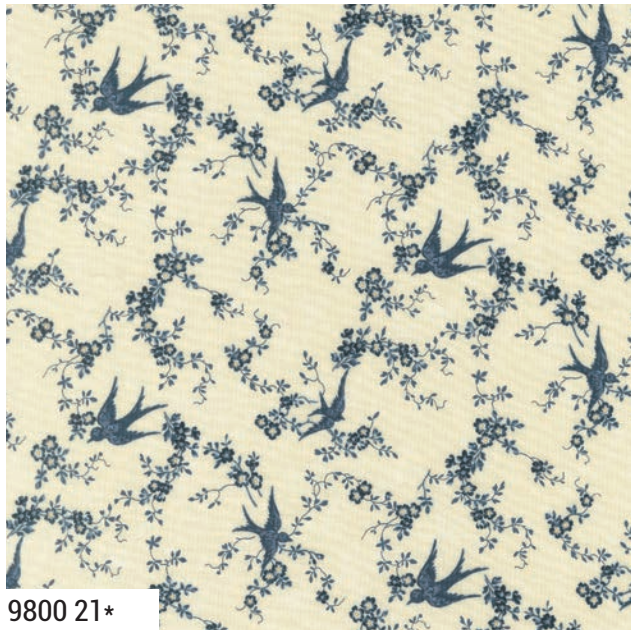

Bluebird's Nest *Kansas Troubles Quilters*