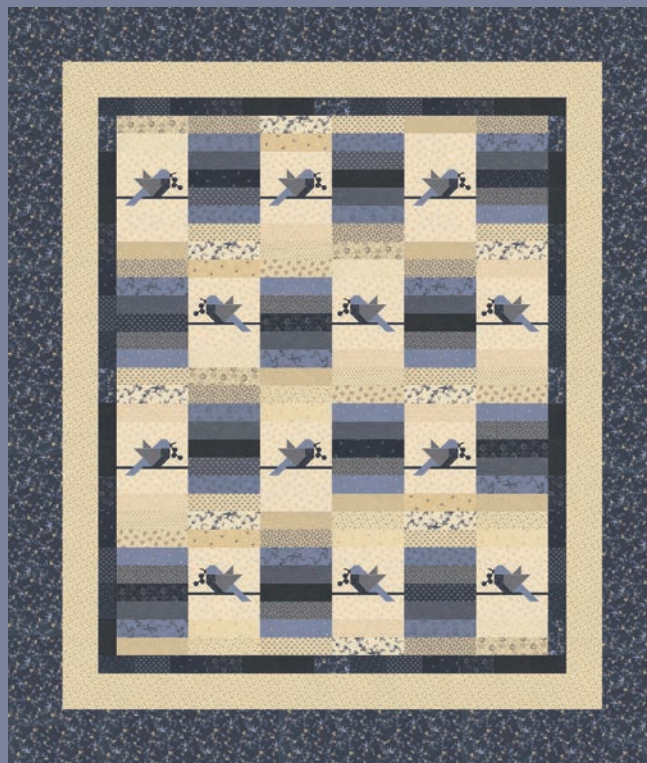

MC

PP

OCTOBER DELIVERY

•29 Prints •100% Premium Cotton

AB includes all 29 skus. JRs, LCs, MCs & PPs include 29 skus with two each of 9800, 9801, 9806, 9807-11 & 14.

# Bluebird's Nest *Kansas Troubles Quilters*

KT 25122 Choose Happiness 72" x 84" JR Friendly

Dark Version 73" x 91"

Light Version 73" x 91"

107" x 107"

KT 25147 My Fine Feathered Friend 2 Sizes