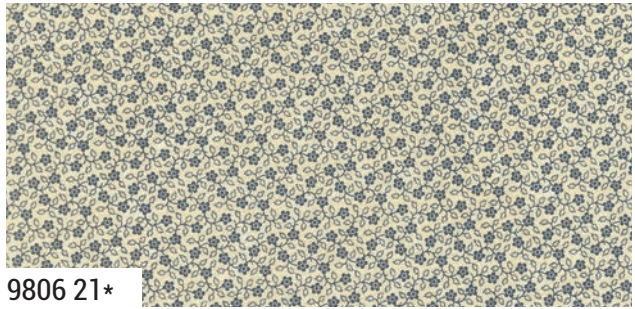

# Bluebird's Nest *Kansas Troubles Quilters*

9800 21\*

9807 11\*

9805 21\*

9806 21\*

9804 11

9803 11

9801 11\*

9802 22\*

9808 11\*

9804 21\*

9806 11\*

9802 21

9803 21

*moda* OCTOBER DELIVERY