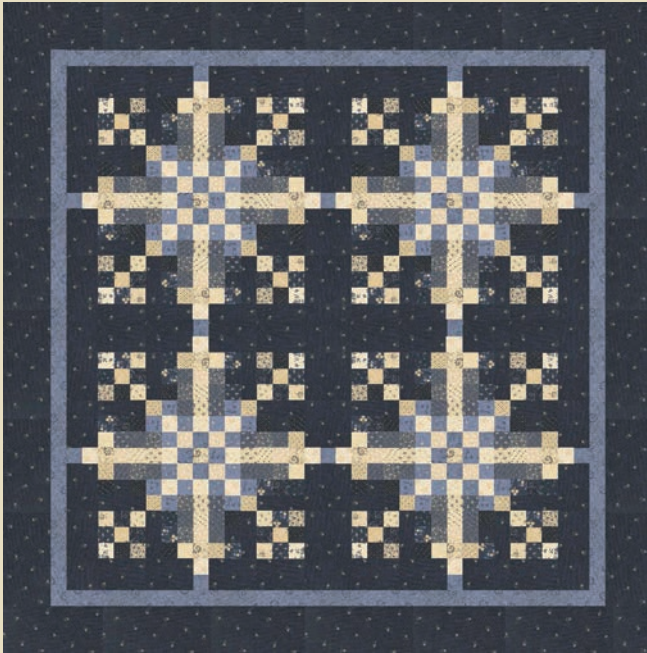

Bluebird's Nest Kansas Troubles Quilters

KT 25039 Icy Blue 38" x 38" PP Friendly