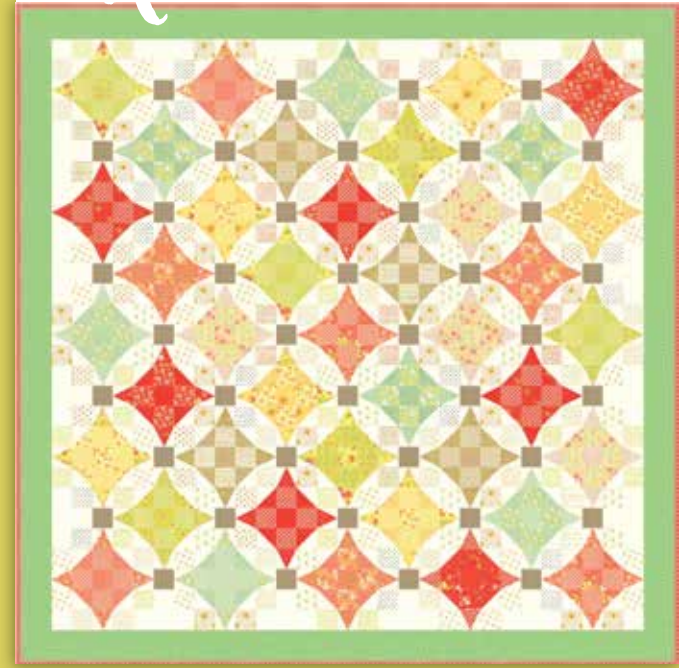

"and they braided daisy crowns in the meadow..."

Ella & Ollie

FIG TREE & CO

pp
friendly

FT 1228 / FT 1228G
Mini Hopscotch Runner
Size: 27" x 70"

When I think about the coming of Spring, certain memories from my childhood and that of my kids when they were younger come back to me like a flood. Sometimes they're bittersweet, especially since my dad has now passed away, these memories are as vivid as if they had happened yesterday. They often come with a myriad of colors and images. This collection is a small ode to some of those memories.

Created around a vintage print that has been in my collection since a flea market trip with my dad many years ago, this collection is filled with spring-time florals, a nostalgic text print and a few of my all-time favorite basics! With colors like Strawberry, Seaglass and Daisy, Ella & Ollie is a nod to the gentle images of Spring!

20300 19*

20303 16*

20300 16*

20302 14*

20305 14*

20306 14*

20307 14*

20308 14

20301 14

Kit 20300

JK
friendly **KIT 20300**
FT 1226 / FT 1226G Nine Patch - Waltz
Size: 66" x 66"

Additional Color Ways

FT 1226 / FT 1226G
Nine Patch - Wedding Waltz
Size: 67" x 67"

FT 1226 / FT 1226G
Nine Patch - Midnight Waltz
Size: 66" x 66"