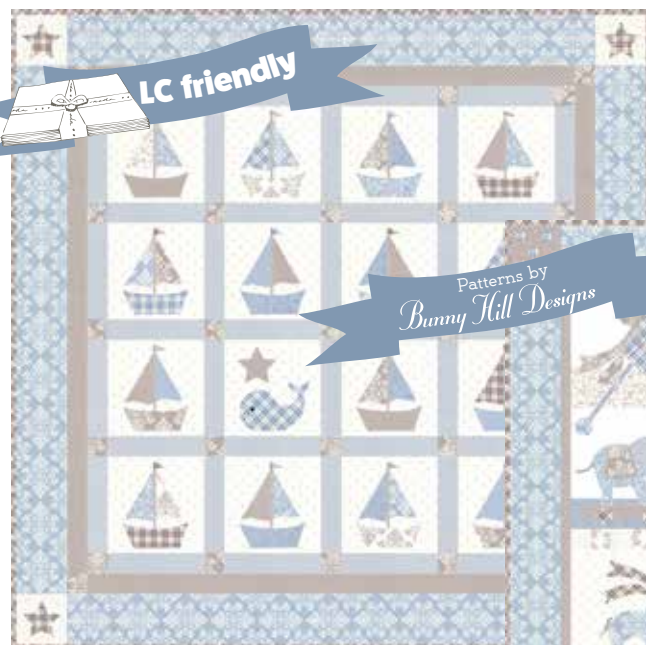

Lily & Will Revisited Flannels

Bunny Hill Designs

A BHD 2014
BHD 2014G
CAPE COD BABY
62" X 62"

B BHD 2005
BHD 2005G
NIGHT NIGHT WILL
48" X 52"

A

Patterns by
Bunny Hill Designs

B