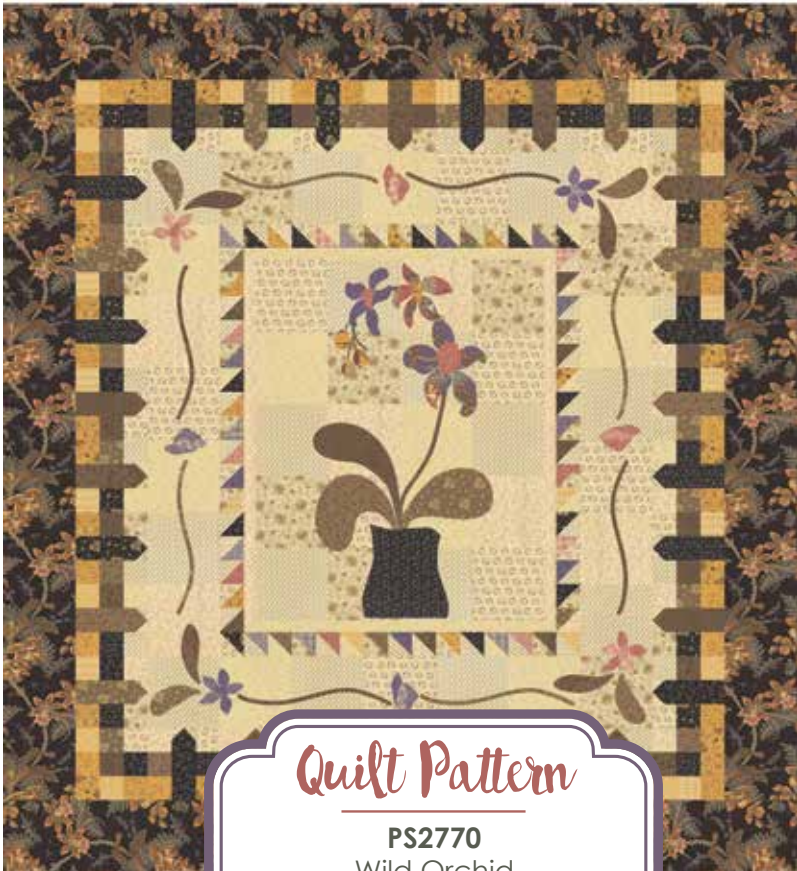

The lush, large-scale prints are perfect for adding a touch of drama to any quilt or project. Notice how the purple, black and cheddar prints evoke a sense of autumn and recall childhood memories of Halloween. We looked at those colors and were inspired to create our block-of-the-month series, based on that magical, mysterious bird, the Raven. Perhaps you would prefer something feminine and light? Look no further than our quilt, Wild Orchid. Flowers, leaves, vines, and stars swirl throughout the quilt's surface in shades of purples, pinks and cheddars.

If you would rather piece, try our easy Dandelion Patch. Warm, rich and elegant, this quilt is a study in color and movement and uses all the prints in the line. In no time at all, it will be ready for snuggling.

Wild Orchid

by Blackbird Designs

Life is the flower for which love is the honey. ~ Victor Hugo

No 2770 15*
Petal

No 2774 15*
Petal

No 2775 25*
Petal

Quilt Pattern
PS2770
 Wild Orchid
 Size: 66" x 72"

No 2776 15
Petal