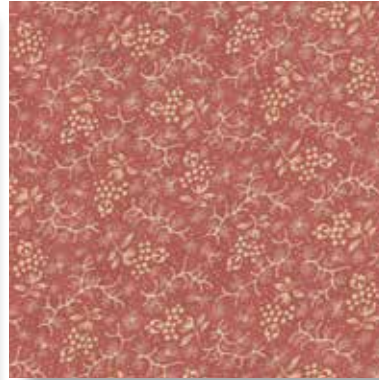

The lush, large-scale prints are perfect for adding a touch of drama to any quilt or project. Notice how the purple, black and cheddar prints evoke a sense of autumn and recall childhood memories of Halloween. We looked at those colors and were inspired to create our block-of-the-month series, based on that magical, mysterious bird, the Raven. Perhaps you would prefer something feminine and light? Look no further than our quilt, Wild Orchid. Flowers, leaves, vines, and stars swirl throughout the quilt's surface in shades of purples, pinks and cheddars.

Patterns created by
Blackbird Designs

modafabrics.com

moda

Quilt Pattern

No BDD 265 / BDD 265G
Secret Garden Booklet -
Wild Orchid Applique Quilt
Size: 72" x 72"

Quilt Pattern

No BDD 265 / BDD 265G
Secret Garden Booklet -
Dandelion Patch
Size: 73" x 73"
JR Friendly

Wild Orchid

by Blackbird Designs

Life is the flower for which love is the honey. ~ Victor Hugo

No 2770 15*
Petal

No 2774 15*
Petal

No 2775 25*
Petal

Quilt Pattern
PS2770
 Wild Orchid
 Size: 66" x 72"

No 2776 15
Petal