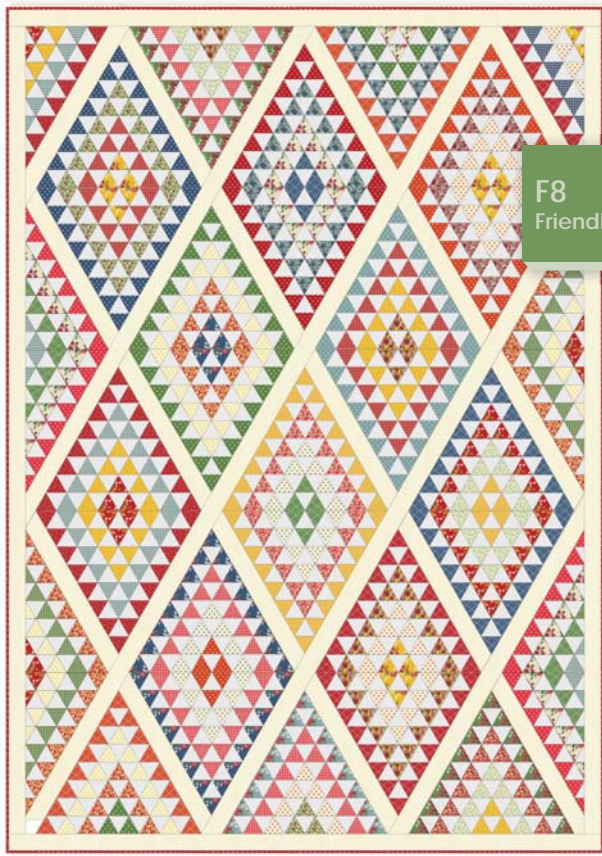

American Jane

AJ 382 / AJ 382G
Bunny Tales Size: 50" x 60"

JR
Friendly!

AJ 381 / AJ 381G
Check Please Size: 68" x 76"

LC
Friendly!

AJ 383 / AJ 383G
Stardust Size: 67" x 86"

3 O's fabrics make me think of sunshine, fresh air, clean laundry and baking in the kitchen wearing a new apron! Bread and butter, milk and eggs are basics that everyone must have on hand. So fill your quilting pantry with these all around basic dots, grids, and florals to support your 30's inventory! Get them while there hot! Fresh out of the oven!

Patterns shown
are created by
American Jane

F8
Friendly!

AJ 380 / AJ 380G
Diamonds Size: 66" x 94"

Ivory Yellow

21697 15

Red

21690 18 *

Red