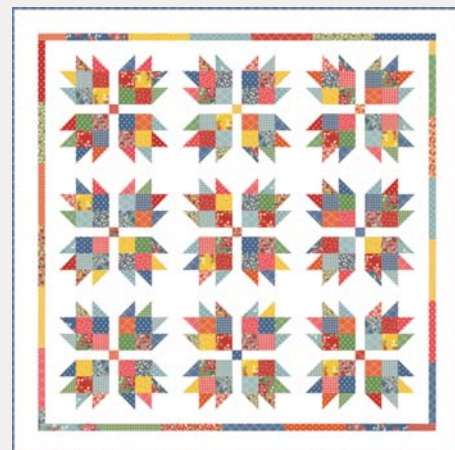

American Jane's first collection with Moda was in 2004, L'Esprit Provence.