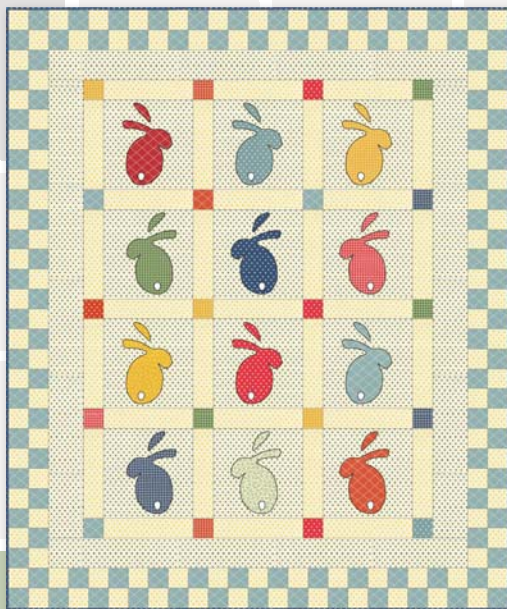

American Jane

AJ 382 / AJ 382G
Bunny Tales Size: 50" x 60"

JR
Friendly!

AJ 381 / AJ 381G
Check Please Size: 68" x 76"

LC
Friendly!

AJ 383 / AJ 383G
Stardust Size: 67" x 86"

3 O's fabrics make me think of sunshine, fresh air, clean laundry and baking in the kitchen wearing a new apron! Bread and butter, milk and eggs are basics that everyone must have on hand. So fill your quilting pantry with these all around basic dots, grids, and florals to support your 30's inventory! Get them while there hot! Fresh out of the oven!

Patterns shown
are created by
American Jane

F8
Friendly!

AJ 380 / AJ 380G
Diamonds Size: 66" x 94"

Ivory Yellow

21697 15

Red

21690 18 *

Red